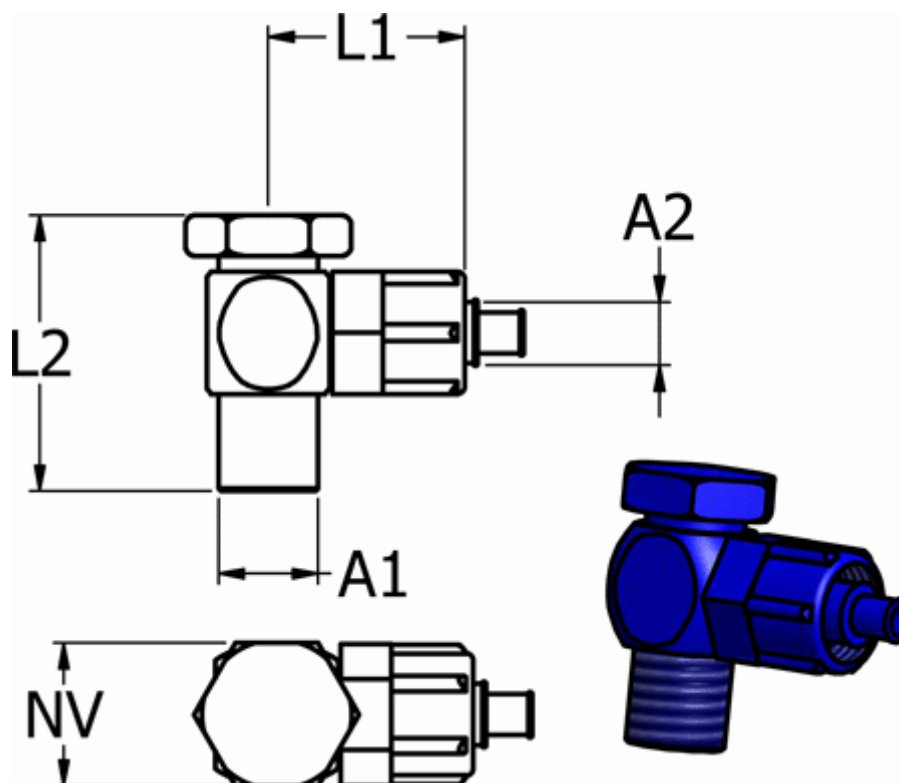

Article number: 58613666

Description: Push-on fitting POM 13.666, Ø8/6-G 1/4"
Swivel plastic, blue

Measures

For hose A2 = 8/6

L1 = 26.5

L2 = 29

NV = 17

Thread A1 = G 1/4"